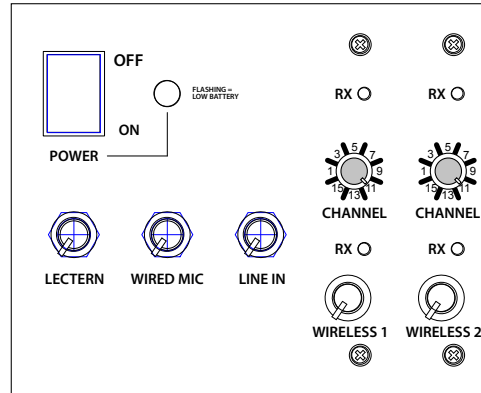

(ACL-7500U2 Upper Panel Shown)

ACCESSORIES

ACL-BASE	Lectern base & transport case - gray
ACL-BASEBK	Lectern base & transport case - black
LM-618	Electret gooseneck microphone
MIC-90	Professional dynamic, cardioid pattern handheld wired microphone
AN-1001X	Unpowered companion speaker
SC-50	50' speaker cable for AN-1001X

ACCLAIM MODELS

ACL-7500	AC/DC portable lectern with built-in sound system - gray
ACL-7500U1	AC/DC portable lectern with built-in sound system & wireless receiver - gray
ACL-7500BK	AC/DC portable lectern with built-in sound system - black
ACL-7500U1BK	AC/DC portable lectern with built-in sound system & wireless receiver - black
ACL-7500U2	AC/DC portable lectern with built-in sound system & two wireless receivers - gray
ACL-7500U2BK	AC/DC portable lectern with built-in sound system & two wireless receivers - black