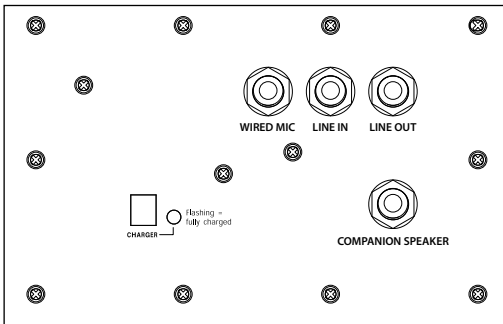

Acclaim Lectern System

Technical Specifications

The Acclaim is versatile enough to meet the needs of the most demanding user and it's filled with features and benefits that far out shine all the rest. The lectern base is also a portable transport case with tilt-n-roll casters for easy movement. If a school or parks & recreation department need a reliable portable lectern sound system, the Anchor Audio Acclaim will soon be ready to perform.

Features

- Reach Crowds of 500+
- 114 dB of Crystal Clear Sound
- True AC/DC - 110/220 Power Supply
- 16 Channel UHF Diversity Wireless by Anchor Audio
- Single Built-in Wireless Receiver Option
- Runs 7+ Hours on a Charge Using Rechargeable Batteries
- High Fidelity Sound From High Efficiency Amp & Full-Range Speaker
- Sealed, Lead-acid Batteries & Built-in Charger
- 1/4" Input Microphone Jack
- External Speaker 1/4" Output Jack Powers Optional Unpowered AN-1001X Companion Speaker
- Sensitive 24" Removable Electret Gooseneck Microphone
- 22W Amplifier
- Lightweight Tabletop - 30 lbs

Technical Specifications

Rated Power Output	22 watts	Inputs	Lectern Microphone	Lo-Z, balanced, phantom power, XLR
Max SPL @ Rated Power	126 dB @ 1 meter	Lectern Microphone	Wired Microphone	Lo-Z, unbalanced, 1/4" phone
Frequency Response	400 Hz - 10 kHz	Line	Line	Hi-Z, unbalanced, 1/4" phone
Charger (RC-6000)	18V DC/universal input (100Vac - 240Vac, 50 - 63Hz)	Outputs	Line (post fader)	Lo-Z, 1/4" phone
Battery	12 volt rechargeable, 5.4 AH	Speaker Out	Speaker Out	4Ω, unswitched, 1/4" phone unswitched - 4Ω, 1/4" phone
Dimensions		ACL-BASE	Dimensions (HWD)	30.25" x 21.25" x 20.5" (77 x 54 x 52 cm)
Base (HWD)	14" x 22.5" x 13.5" (35.6 x 57 x 34.3 cm)	Weight		38 lbs / 17.2 Kg
Table Top(LW)	22.5" x 19" (57 x 48 cm)			
Lectern	14.5" x 22.5" x 9" (37cm x 57 cm x 23 cm)			
Weight	30 lbs/ 13.6 Kg			