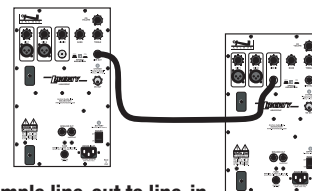

Improved "limiter" circuitry reduces distortion and increases intelligibility

Integrated circuit amplifier with short circuit and thermal overload protection

External speaker output powers optional companion speaker

Daisy-chain ready, connect Liberty's together for expanded coverage

Liberty Daisy-Chain

Simple line-out to line-in connection expands your coverage

UHF WIRELESS

WH-6000
Handheld wireless microphone/transmitter