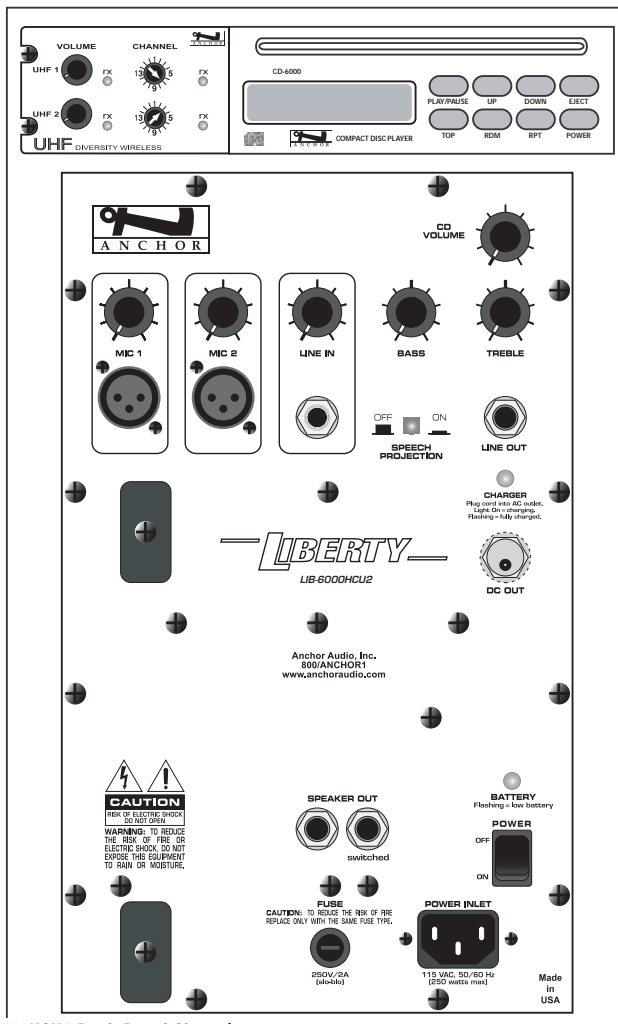

LIBERTY

DUAL-FUNCTION SOUND SYSTEM

MADE IN THE USA!

Reach crowds of 2,000+

117 dB of clear sound

Up to 2 wireless receivers with built-in CD player

Runs 8+ hours on a charge

Speech projection mode provides crystal-clear voice projection

Features lead-acid batteries and built-in charger

Clear and powerful sound, thanks to an 8-inch woofer and constant-directivity titanium dome compression driver in tuned enclosure

(LIB-6000HCU2 Back Panel Shown)

6-YEAR WARRANTY!

Now featuring 16 channel UHF diversity wireless by Anchor Audio

Rugged CD mechanism with blue back-lit display and bar graph level display

Tough, injection-molded case is remarkably durable