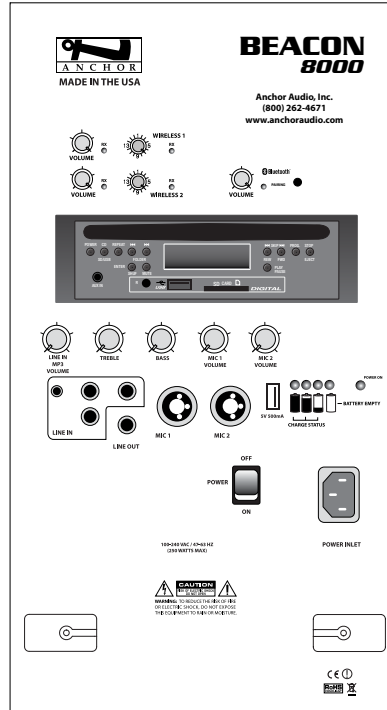

 **Bluetooth**

BEACON

Line Array

- Reaches Crowds of 2500+
- Lightweight Array Tower has Eight 4" Neodymium Speakers
- Base has Three 8" Neodymium Subwoofers
- Up to Two Built-in UHF Wireless Receivers
- Comes with Standard Built-in Bluetooth
- Collapsible Sturdy Handle & Rugged Rolling Wheels
- Optional built-in CD/MP3 combo player

**COMES WITH
BUILT-IN
BLUETOOTH**

AnchorAudio.com

800.262.4671

SIX YEAR WARRANTY

MADE IN THE USA

The Beacon[®] is a battery powered portable sound system like no other. The Line Array Tower with eight 4" neodymium speakers can be opened in less than a minute. With the additional three 8" neodymium woofers in the base, full-range sound spreads evenly over any large crowd.

The Beacon offers user-friendly feature controls, standard built-in Bluetooth, optional built-in CD/MP3 combo player and up to two wireless microphones. The compact enclosure has a storage bag for microphones and a collapsable handle with rolling wheels.